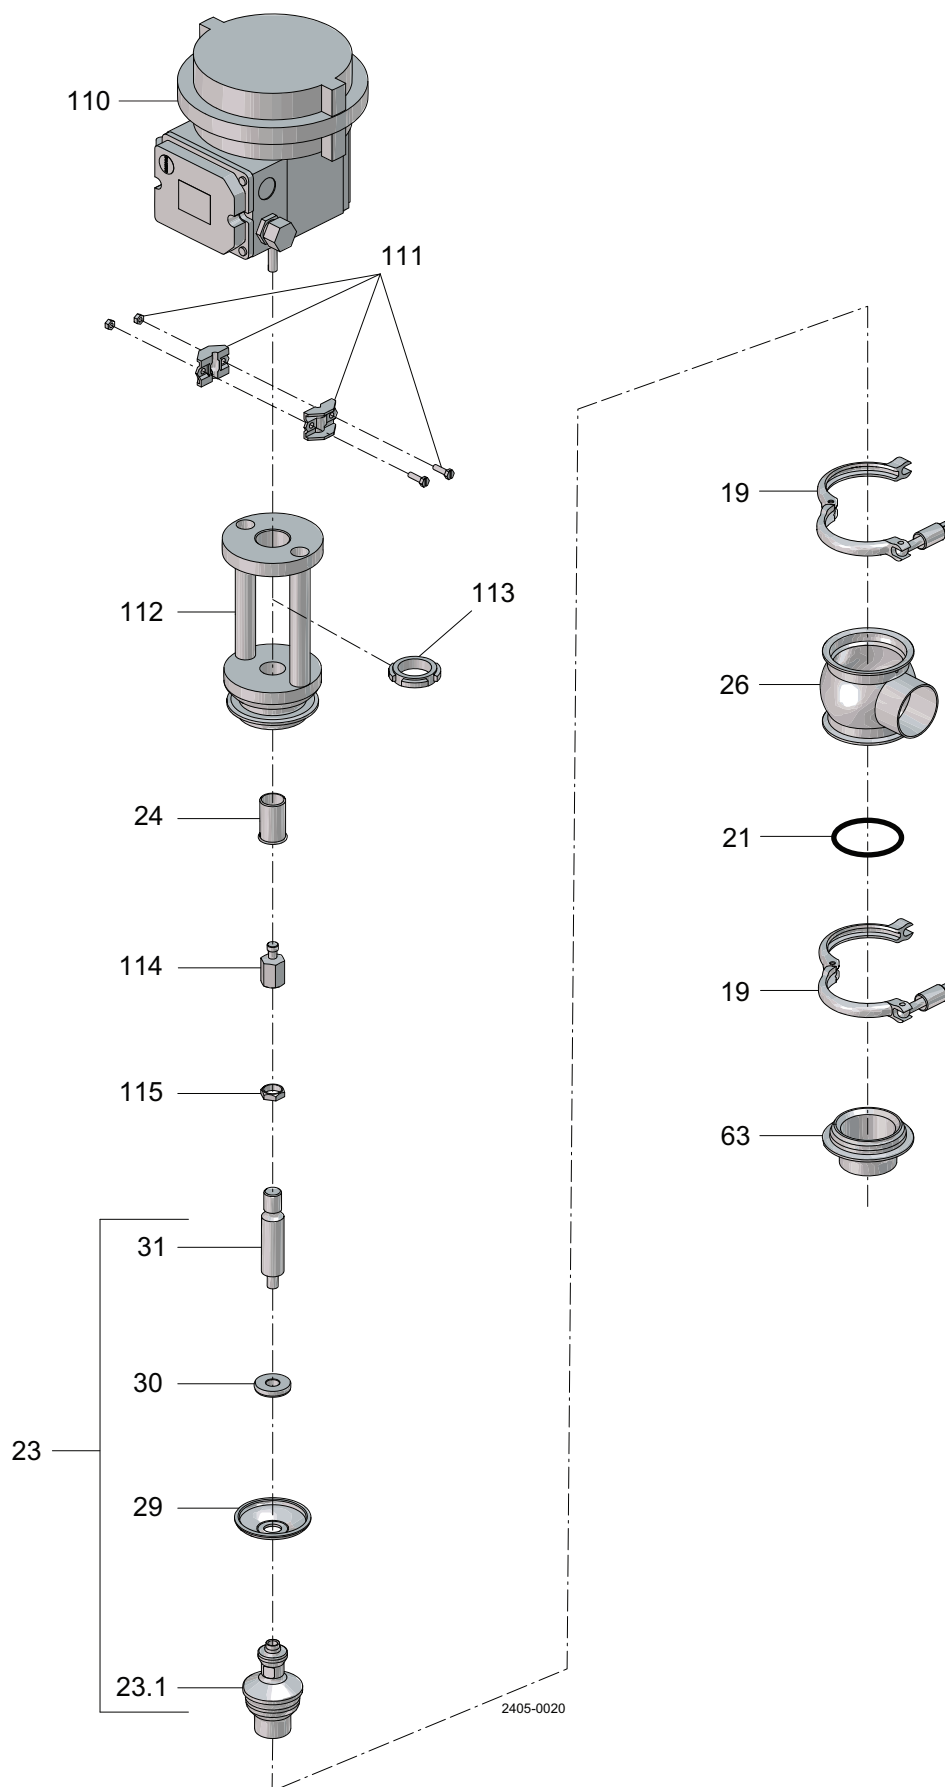

Unique RV-P, aseptic

Pos	Qty	Denomination	38 mm DN40	51 mm DN50	63.5 mm DN65	76.1 mm DN80	101.6 mm DN100
63	1	Seat, Kv 0.5 ISO	9613171301				
	1	Seat, Kv 0.5 DIN	9613171401				
	1	Seat, Kv 1 ISO	9613171302				
	1	Seat, Kv 1 DIN	9613171402				
	1	Seat, Kv 2 ISO	9613171303				
	1	Seat, Kv 2 DIN	9613171403				
	1	Seat, Kv 4 ISO	9613171304				
	1	Seat, Kv 4 DIN	9613171404				
	1	Seat, Kv 8 ISO	9613171305				
	1	Seat, Kv 8 DIN	9613171405				
	1	Seat, Kv 16 ISO	9613171306				
	1	Seat, Kv 16 DIN	9613171406				
	1	Seat, Kv 32 ISO		9613171501			
	1	Seat, Kv 32 DIN		9613171502			
	1	Seat, Kv 64 ISO			9613171601		
	1	Seat, Kv 64 DIN			9613171602		
	1	Seat, Kv 75 ISO				9613171701	
	1	Seat, Kv 75 DIN				9613171702	
	1	Seat, Kv 110 ISO					9613171801
	1	Seat, Kv 110 DIN					9613171802

Service Kit

		38 mm DN40	51 mm DN50	63.5 mm DN65	76.1 mm DN80	101.6 mm DN100
*	Service Kit, EPDM	9611929001	9611929004	9611929007	9611929010	9611929013
*	Service Kit, HNBR	9611929002	9611929005	9611929008	9611929011	9611929014
*	Service Kit, FPM	9611929003	9611929006	9611929009	9611929012	9611929015

Parts marked with * are included in the service kits.

Recommended spare parts: Service kits.

900679/4