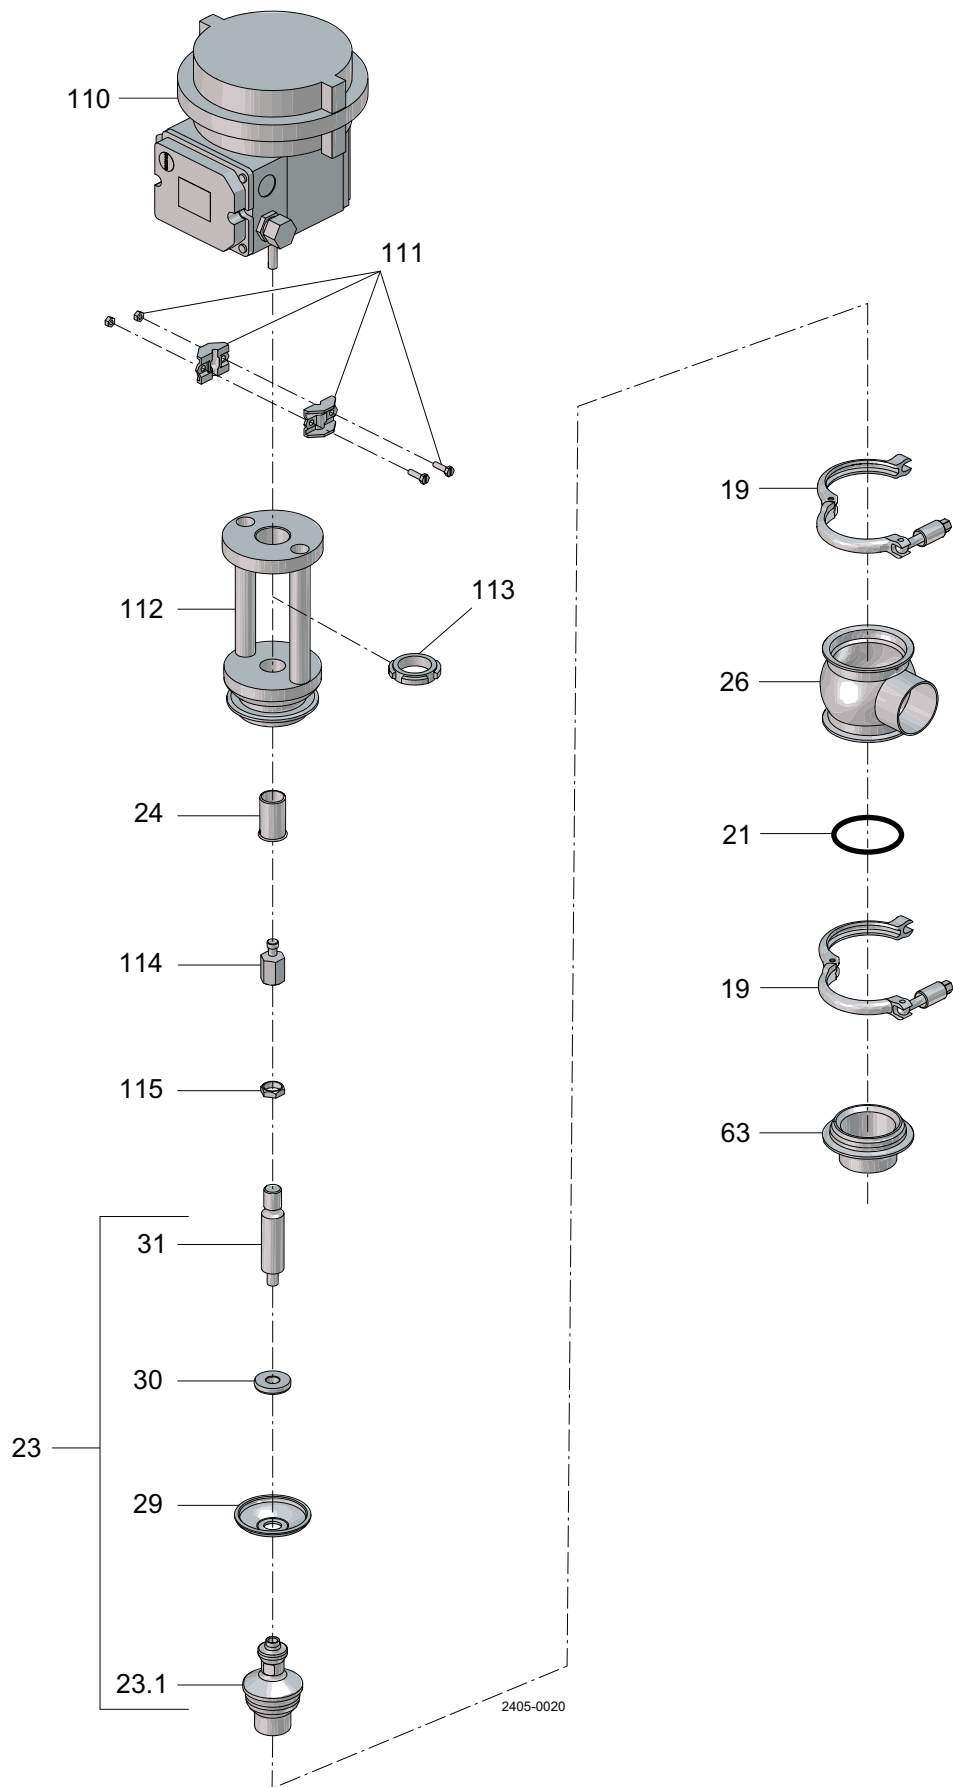

Unique RV-P, aseptic

Pos	Qty	Denomination	38 mm DN40	51 mm DN50	63.5 mm DN65	76.1 DN80	101.6 mm DN100
Actuator							
110	1	Actuator, complete, NO pos. Type 3725 (incl. Pos 111, 113 and 114)	9615219901	9615219901	9615219901	9615219901	9615219901
	1	Actuator, complete, NC pos. Type 3725 (incl. Pos 111, 113 and 114)	9615219902	9615219902	9615219902	9615219902	9615219903
	1	Actuator, complete, NO pos. Type 3730 ProfiBus (incl. Pos 111, 113 and 114)	9615219904	9615219904	9615219904	9615219904	9615219904
	1	Actuator, complete, NC pos. Type 3730 ProfiBus (incl. pos. 111, 113 and 114)	9615219905	9615219905	9615219905	9615219905	9615219906
Clamp							
111	1	Clamp fitting	9612534201	9612534201	9612534201	9612534201	
	1	Clamp fitting, NO					9612534201
	1	Clamp fitting, NC					9612534202
Bonnet							
112	1	Bonnet, complete, (incl. Pos 24 + 32 incl.)	9615219501	9615219502	9615219503	9615219504	9615219505
24	1	Bushing	9613172105	9613172104	9613172103	9613172103	9613172103
32	1	Air fitting (ROW)	9611994877	9611991988	9611991988	9611991988	9611991988
	1	Air fitting (US)	9611994877	9611994682	9611994682	9611994682	9611994682
Valve plug							
114	1	Valve plug adjuster	9615333801	9615333801	9615333801	9615333801	
	1	Valve plug adjuster, NO					9615333801
	1	Valve plug adjuster, NC					9615333901
115	1	Nut	9613172001	9613172001	9613172001	9613172001	9613172001
23	1	Plug, complete, Kv 0.5 ISO	9615210001				
	1	Plug, complete, Kv 0.5 DIN	9615210002				
	1	Plug, complete, Kv 1 ISO	9615210003				
	1	Plug, complete, Kv 1 DIN	9615210004				
	1	Plug, complete, Kv 2 ISO	9615210005				
	1	Plug, complete, Kv 2 DIN	9615210006				
	1	Plug, complete, Kv 4 ISO	9615210007				
	1	Plug, complete, Kv 4 DIN	9615210008				
	1	Plug, complete, Kv 8 ISO	9615210009				
	1	Plug, complete, Kv 8 DIN	9615210010				
	1	Plug, complete, Kv 16 ISO	9615210011				
	1	Plug, complete, Kv 16 DIN	9615210012				
	1	Plug, complete, Kv 32 ISO		9615210013			
	1	Plug, complete, Kv 32 DIN		9615210014			
	1	Plug, complete, Kv 64 ISO			9615210015		
	1	Plug, complete, Kv 64 DIN			9615210016		
	1	Plug, complete, Kv 75 ISO				9615210017	
	1	Plug, complete, Kv 75 DIN				9615210018	
	1	Plug, complete, Kv 110 ISO					9615210019
	1	Plug, complete, Kv 110 DIN					9615210020
23.1	1	Plug, Kv 0.5, ISO	9615209701				
	1	Plug, Kv 0.5, DIN	9615209702				
	1	Plug, Kv 1, ISO	9615218001				
	1	Plug, Kv 1, DIN	9615218002				
	1	Plug, Kv 2, ISO	9615218101				
	1	Plug, Kv 2, DIN	9615218102				
	1	Plug, Kv 4, ISO	9615218201				
	1	Plug, Kv 4, DIN	9615218202				
	1	Plug, Kv 8, ISO	9615218301				
	1	Plug, Kv 8, DIN	9615218302				
	1	Plug, Kv 16, ISO	9615218401				
	1	Plug, Kv 16, DIN	9615218402				
	1	Plug, Kv 32, ISO		9615218501			
	1	Plug, Kv 32, DIN		9615218501			
	1	Plug, Kv 64, ISO			9615218601		
	1	Plug, Kv 64, DIN			9615218602		
	1	Plug, Kv 75, ISO				9615218701	
	1	Plug, Kv 75, DIN				9615218702	
	1	Plug, Kv 110, ISO					9615218801
	1	Plug, Kv 110, DIN					9615218802
31	1	Upper spindel	9615217801	9615209902	9615209903	9615209903	9615209903
30	1	Disc	9613144001	9613144101	9613144201	9613144301	9613144301
29	★	Diaphragm					
	1	Diaphragm set (10 pcs.)	9614059437	9614059438	9614059439	9614059440	9614059441
21	★	O-ring, EPDM (standard)					
	★	O-ring, HNBR					
	★	O-ring, FPM					
	1	O-ring set (10 pcs.), EPDM	9614059422	9614059425	9614059428	9614059431	9614059434
	1	O-ring set (10 pcs.), HNBR	9614059423	9614059426	9614059429	9614059432	9614059435
	1	O-ring set (10 pcs.), FPM	9614059424	9614059427	9614059430	9614059433	9614059436
Valve body							
19	2	Clamp	9612939303	9612939304	9612939305	9612939306	9612939307
26	1	Valve body, upper, 1 port, ISO	9613139303	9613139305	9613139307	9613139309	9613139311
	1	Valve body, upper, 2 ports, ISO	9613139304	9613139306	9613139308	9613139310	9613139312