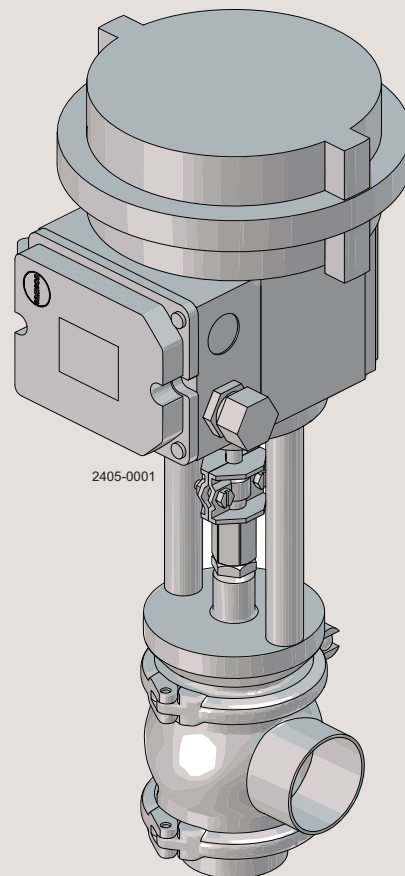

Spare Parts

Unique RV-P, pneumatic regulating valve

ESE02802-EN8

2022-08

Original manual