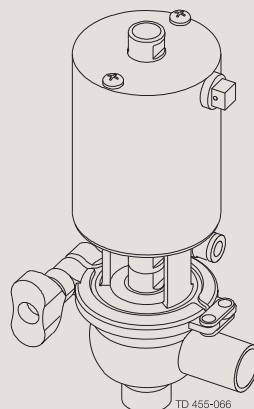

Spare Parts

Unique SSSV

TD 455-110