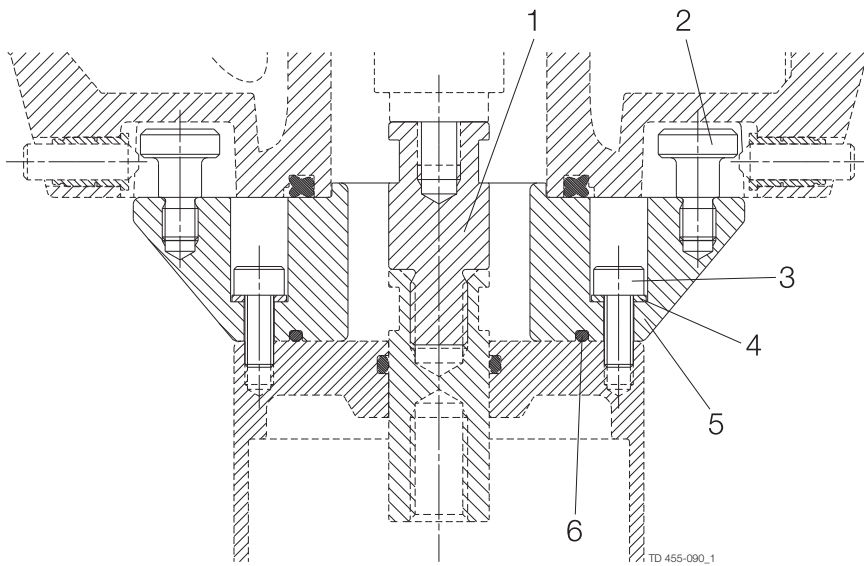

Unique SSSV - adapter for ThinkTop

Adapter for ThinkTop, cpl.

Pos	Qty	Denomination	9612947601
1	1	Extension	9612947801
2	2	Pin	9612947501
3	2	Screw	9611994403
4	2	Washer	9611994404
5	1	Adapter	9612947301
6	1	O-ring	9611994402