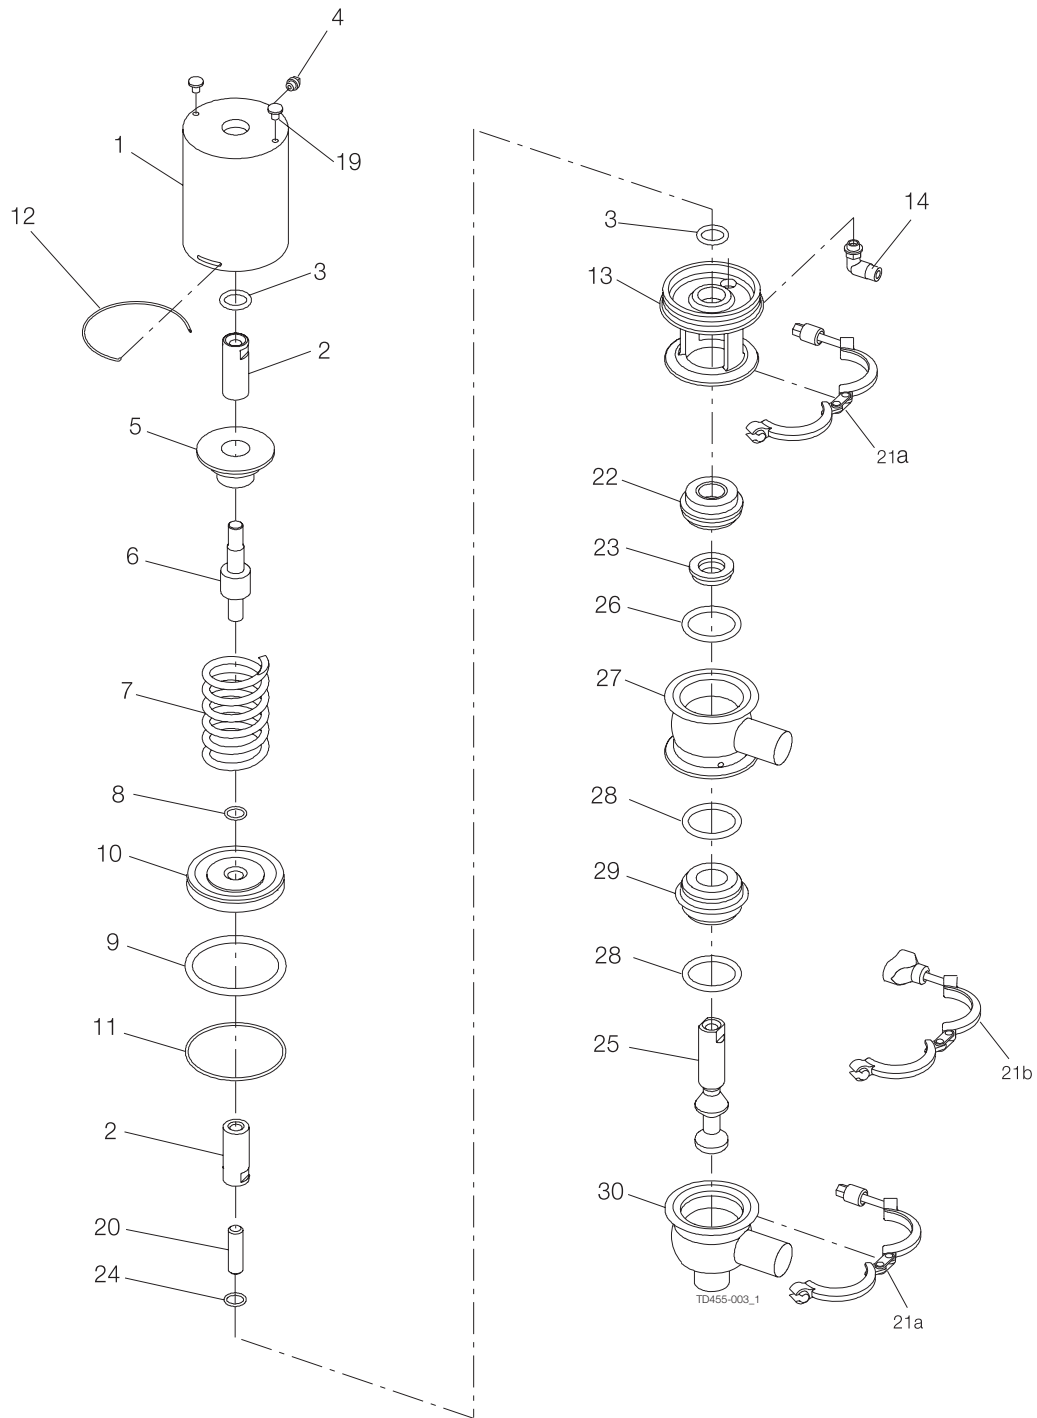

Unique SSSV - change-over valve 12.7-19 mm

Pos	Qty	Denomination	12.7 mm	19 mm
		Actuator, complete NC	9612940401	9612940402
		Piston/spring package, complete (pos. 2+5+6+7+8+10)	9612940424	9612940425
1	1	Cylinder	9612939602	9612939604
2	2	Middle piece		
		Please order a piston/spring package, cpl.		
3	□ 2	O-ring, NBR		
4	1	Plug		
5	1	Guide pin		
		Please order a piston/spring package, cpl.		
6	1	Piston rod		
		Please order a piston/spring package, cpl.		
7	1	Spring		
		Please order a piston/spring package, cpl.		
8	1	O-ring, NBR		
		Please order a piston/spring package, cpl.		
9	□ 1	O-ring, NBR		
10	1	Piston		
		Please order a piston/spring package, cpl.		
11	□ 1	O-ring, NBR		
12	1	Lock wire	9612939401	9612939401
13	1	Bonnet	9612939002	9612939002
14	1	Air fitting	9611991988	9611991988
19	2	Screw	9611994401	9611994401
20	1	Threaded pin	9611994282	9611994282
21a	2	Clamp with hexnut	9612939301	9612939301
21b	2	Clamp with wingnut	9612939308	9612939308
22	1	Sealing element	9612939101	9612939101
23	♦ 1	Lip seal, EPDM		
		Lip seal, HNBR		
		Lip seal, FPM		
24	♦ 1	O-ring, NBR		
25	♦ 1	Change-over plug		
26	♦ 1	O-ring, EPDM		
		O-ring, HNBR		
		O-ring, FPM		
27	1	Upper valve body, with welding ends, 1 ports	9612934717	9612934817
		Upper valve body, with welding ends, 2 ports	9612934718	9612934818
		Upper valve body, with clamp ends, 1 ports	9612934733	9612934833
		Upper valve body, with clamp ends, 2 ports	9612934734	9612934834
28	♦ 2	O-ring, EPDM		
		O-ring, HNBR		
		O-ring, FPM		
29	1	Valve seat	9612939201	9612939201
30	1	Lower valve body, with welding ends, 2 ports	9612934417	9612934517
		Lower valve body, with welding ends, 3 ports	9612934418	9612934518
		Lower valve body, with clamp ends, 2 ports	9612934433	9612934533
		Lower valve body, with clamp ends, 3 ports	9612934434	9612934534
			12.7 mm	19 mm

Service kits for actuator

□	Service kit, NBR	9611926323	9611926323

Service kits for product wetted parts, standard

♦	Service kits, EPDM	9611926322	9611926333
♦	Service kits, HNBR	9611926320	9611926331
♦	Service kits, FPM	9611926321	9611926332

Parts marked with □♦ are included in the service kit.

Recommended spare parts: service kits.