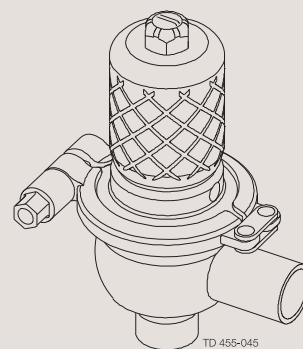

TD 455-066

TD 455-045