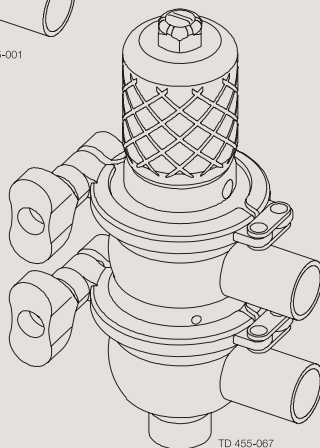

TD 455-001

TD 455-067

TD 455-110