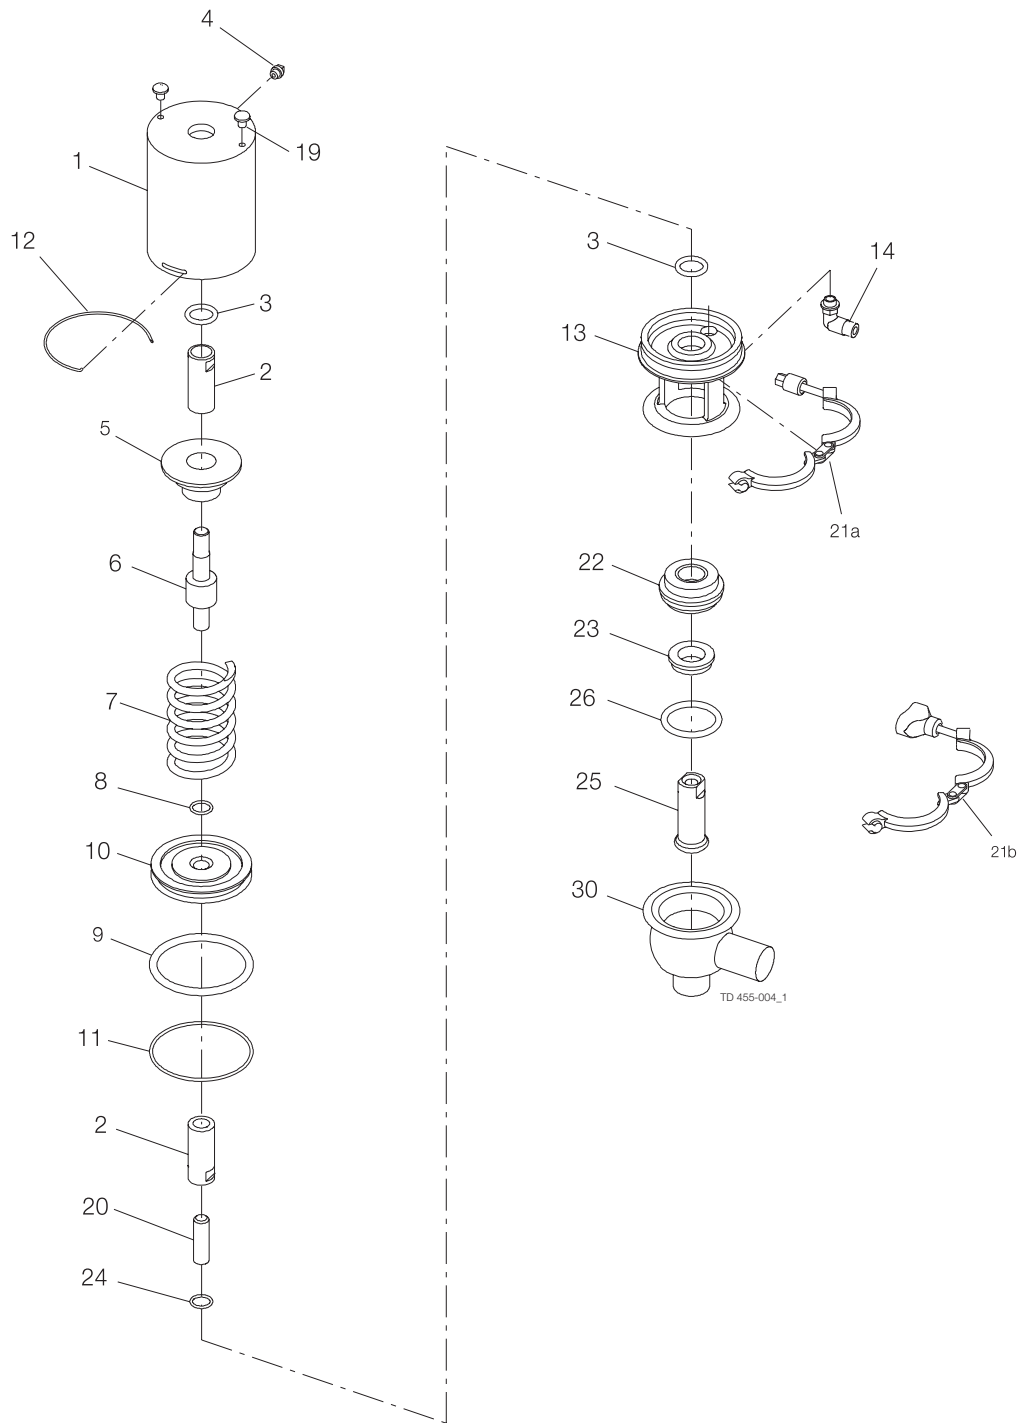

1. Unique SSSV - shut-off valve 12.7-19mm .....	4
2. Unique SSSV - change-over valve 12.7-19 mm .....	6
3. Unique SSSV - shut-off valve manual 12.7-19 mm .....	8
4. Unique SSSV - change-over valve manual 12.7-19 mm .....	10
5. Unique SSSV - adapter for ThinkTop .....	12

# Unique SSSV - shut-off valve 12.7-19mm

Pos	Qty	Denomination	12.7 mm	19 mm
		Actuator, complete NC .....	9612940401	9612940402
		Piston/spring package, complete (pos. 2+5+6+7+8+10) .....	9612940424	9612940425
1	1	Cylinder .....	9612939602	9612939604
2	2	Middle piece .....		
		Please order a piston/spring package, cpl. ....		
3	□ 2	O-ring, NBR .....		
4	1	Plug .....		
5	1	Guide pin .....		
		Please order a piston/spring package, cpl. ....		
6	1	Piston rod .....		
		Please order a piston/spring package, cpl. ....		
7	1	Spring .....		
		Please order a piston/spring package, cpl. ....		
8	1	O-ring, NBR .....		
		Please order a piston/spring package, cpl. ....		
9	□ 1	O-ring, NBR .....		
10	1	Piston .....		
		Please order a piston/spring package, cpl. ....		
11	□ 1	O-ring, NBR .....		
12	1	Lock wire .....	9612939401	9612939401
13	1	Bonnet .....	9612939002	9612939002
14	1	Air fitting .....	9611991988	9611991988
19	2	Screw .....	9611994401	9611994401
20	1	Threaded pin .....	9611994282	9611994282
21a	1	Clamp with hexnut .....	9612939301	9612939301
21b	1	Clamp with wingnut .....	9612939308	9612939308
22	1	Sealing element .....	9612939101	9612939101
23	♦ 1	Lip seal, EPDM .....		
		Lip seal, HNBR .....		
		Lip seal, FPM .....		
24	♦ 1	O-ring, NBR .....		
25	♦ 1	Stop plug .....		
26	♦ 1	O-ring, EPDM .....		
		O-ring, HNBR .....		
		O-ring, FPM .....		
30	1	Lower valve body, with welding ends, 2 ports .....	9612934417	9612934517
		Lower valve body, with welding ends, 3 ports .....	9612934418	9612934518
		Lower valve body, with clamp ends, 2 ports .....	9612934433	9612934533
		Lower valve body, with clamp ends, 3 ports .....	9612934434	9612934534
			<b>12.7 mm</b>	<b>19 mm</b>