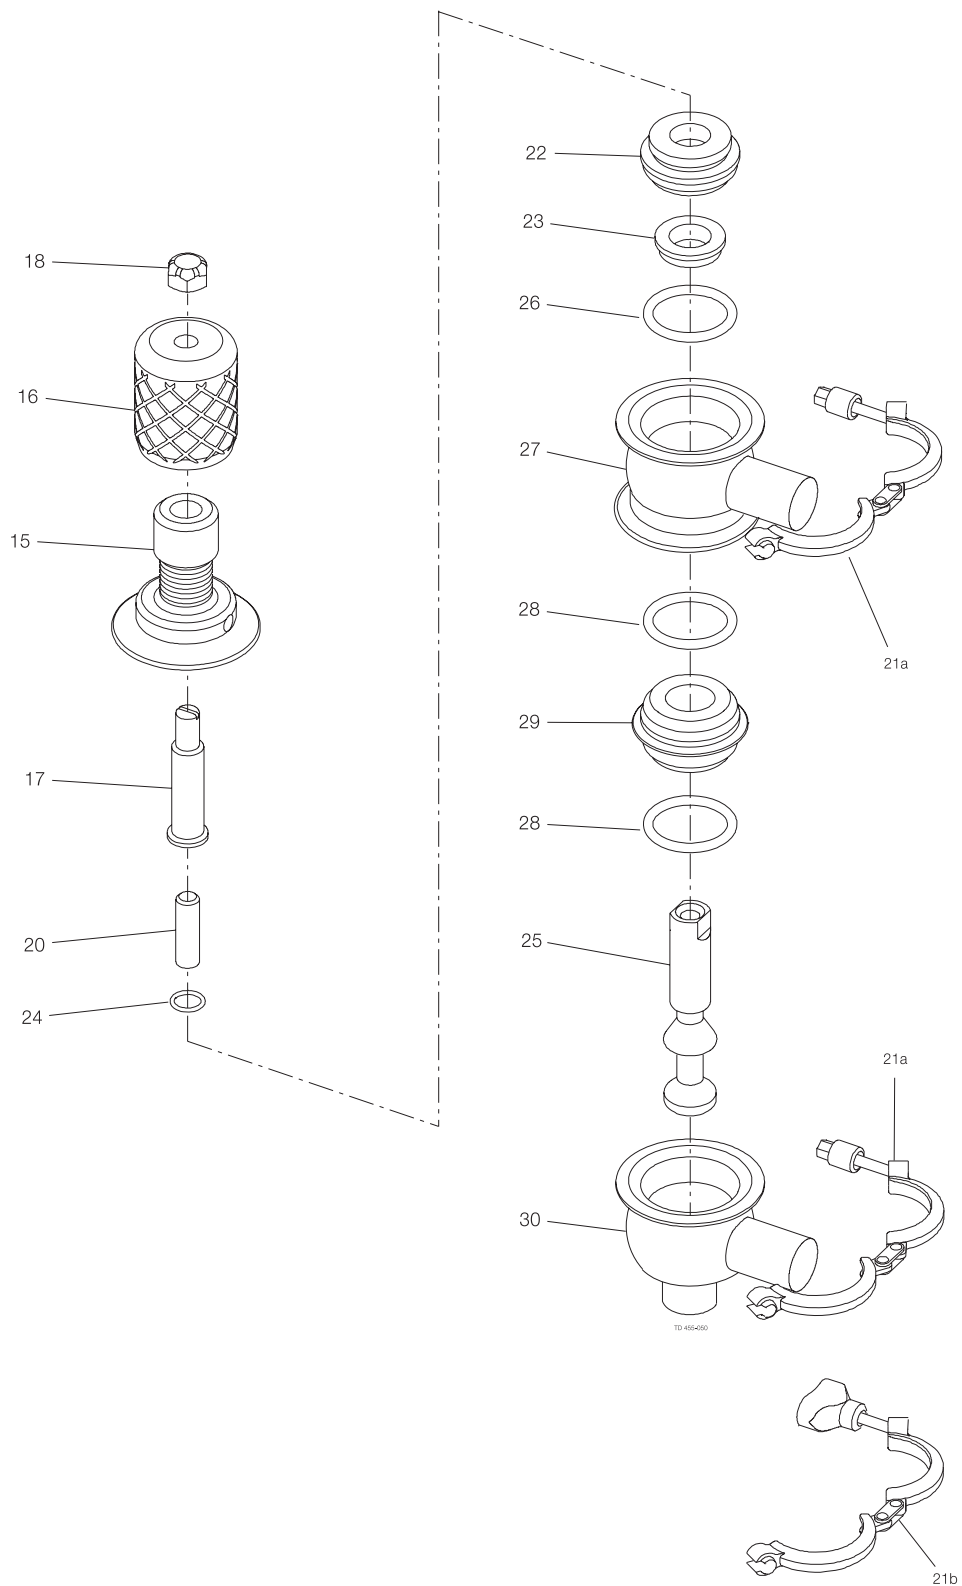

Unique SSSV - change-over valve manual 12.7-19 mm

Pos	Qty	Denomination	12.7 mm	19 mm
		Manual handle, cpl.	9612940408	9612940408
15	1	Manual bonnet	9612944102	9612944102
16	1	Handle	9612943901	9612943901
17	1	Stem extension	9612944001	9612944001
18	1	Lock nut	9611993808	9611993808
20	1	Threaded pin	9611994282	9611994282
21a	2	Clamp with hexnut	9612939301	9612939301
21b	2	Clamp with wingnut	9612939308	9612939308
22	1	Sealing element	9612939101	9612939101
23 ♦	1	Lip seal, EPDM		
	1	Lip seal, HNBR		
	1	Lip seal, FPM		
24 ♦	1	O-ring, NBR		
25 ♦	1	Change-over plug		
26 ♦	1	O-ring, EPDM		
	1	O-ring, HNBR		
	1	O-ring, FPM		
27	1	Upper valve body, with welding ends, 1 ports	9612934717	9612934817
	1	Upper valve body, with welding ends, 2 ports	9612934718	9612934818
	1	Upper valve body, with clamp ends, 1 ports	9612934733	9612934833
	1	Upper valve body, with clamp ends, 2 ports	9612934734	9612934834
28 ♦	2	O-ring, EPDM		
	2	O-ring, HNBR		
	2	O-ring, FPM		
29	1	Valve seat	9612939201	9612939201
30	1	Lower valve body, with welding ends, 2 ports	9612934417	9612934517
	1	Lower valve body, with welding ends, 3 ports	9612934418	9612934518
	1	Lower valve body, with clamp ends, 2 ports	9612934433	9612934533
	1	Lower valve body, with clamp ends, 3 ports	9612934434	9612934534
			12.7 mm	19 mm

Service kits for actuator

□	Service kit, NBR	9611926323	9611926323

Service kits for product wetted parts, standard

♦	Service kits, EPDM	9611926322	9611926333
♦	Service kits, HNBR	9611926320	9611926331
♦	Service kits, FPM	9611926321	9611926332

Parts marked with ♦ are included in the service kit.
Recommended spare parts: service kits.