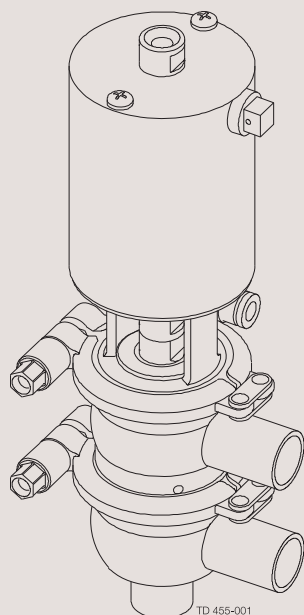

Spare Parts

Unique SSSV

TD 455-001